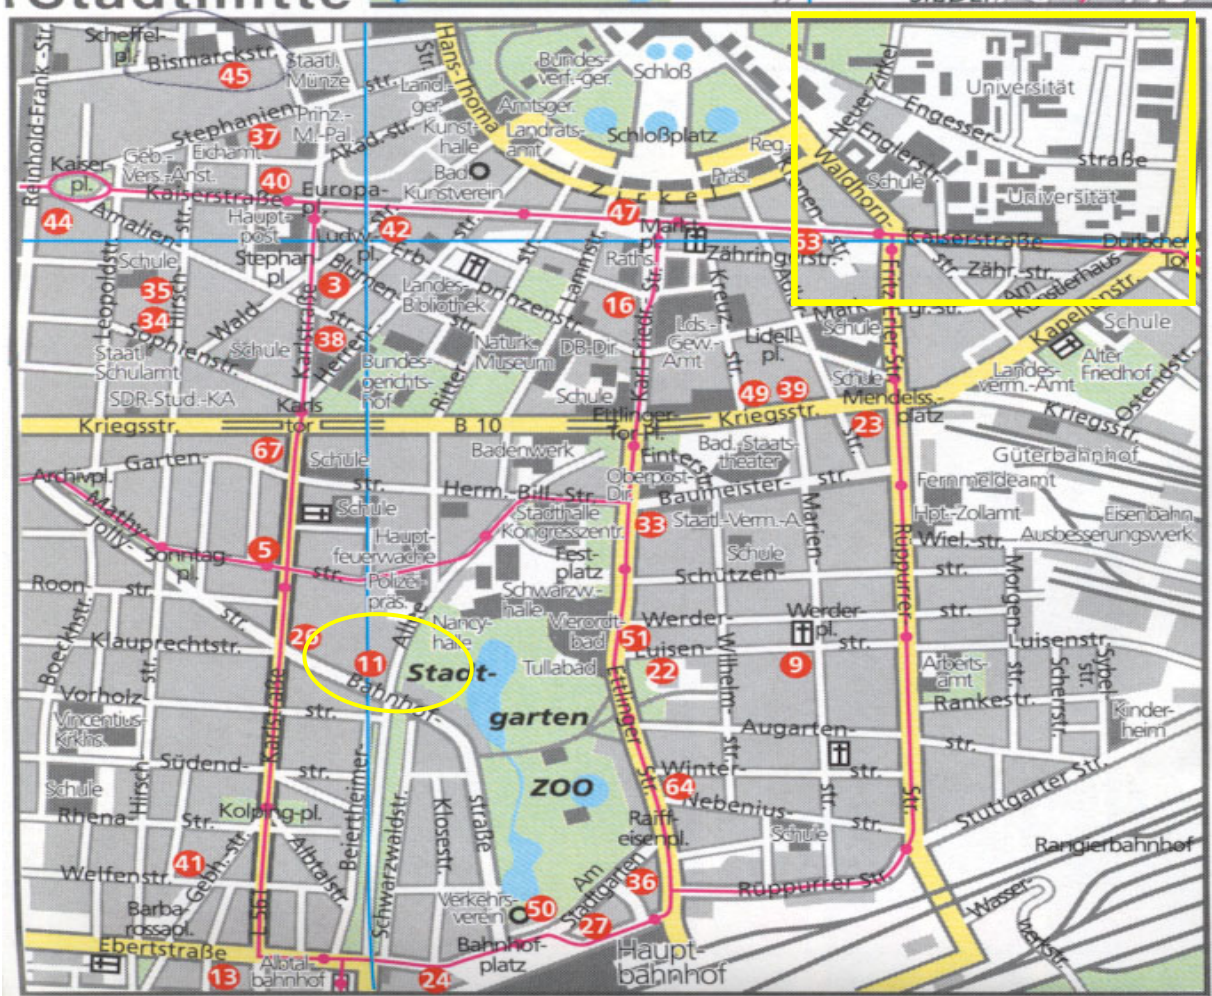

Map of the inner city of Karlsruhe

Please, find attached the map of inner city Karlsruhe.

Hotel Eden have No. 11 (yellow circle).

You will find the University at the top of the map right side (yellow square)

From Hotel Eden to Campus / University

Hotel Eden is in Bahnhofstraße (yellow circle on the map). The campus of the University is in Engesser Straße (yellow square on the top, right side). When you are walking please follow the instruction:

The hotel is behind you - left. The next stress "Beiertheimer Allee" left - than straight. When you come to the next cross go right to "Hermann-Bill Straße". At the end go left - direction Ettliger Tor Platz. Straight to "Karl-Friedrich-Straße" (direction to castle (Schloß)). At the end go right ("Hans-Thoma Zirkel") then you will arrive the campus of the University Karlsruhe. The meeting place is **building 30.22., Engesser Straße**